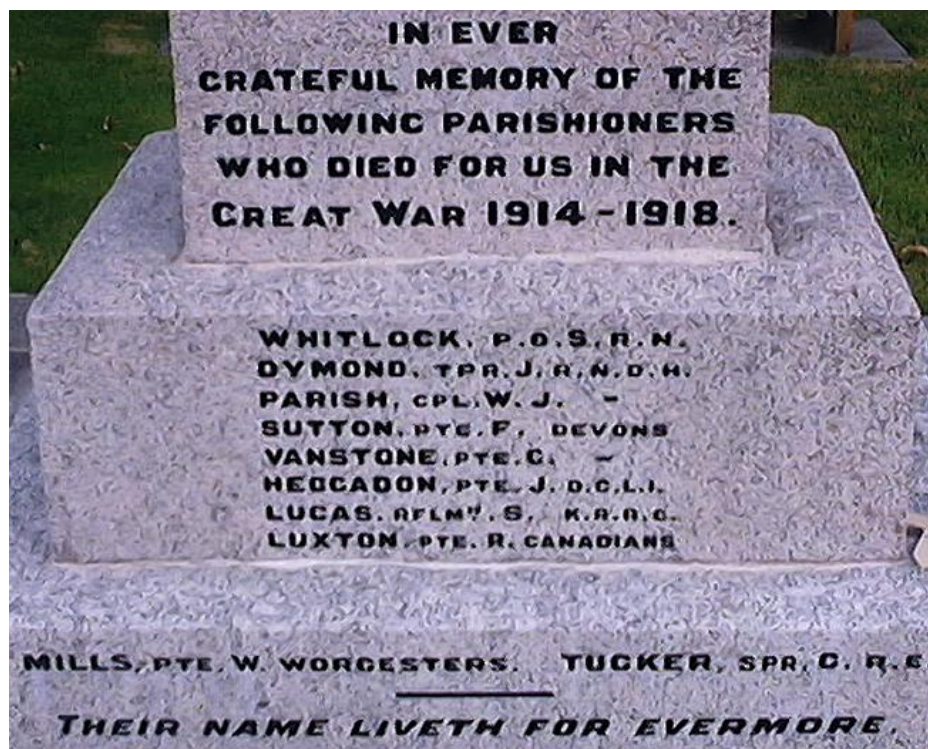

Petrockstowe War Memorial Inscriptions

Front